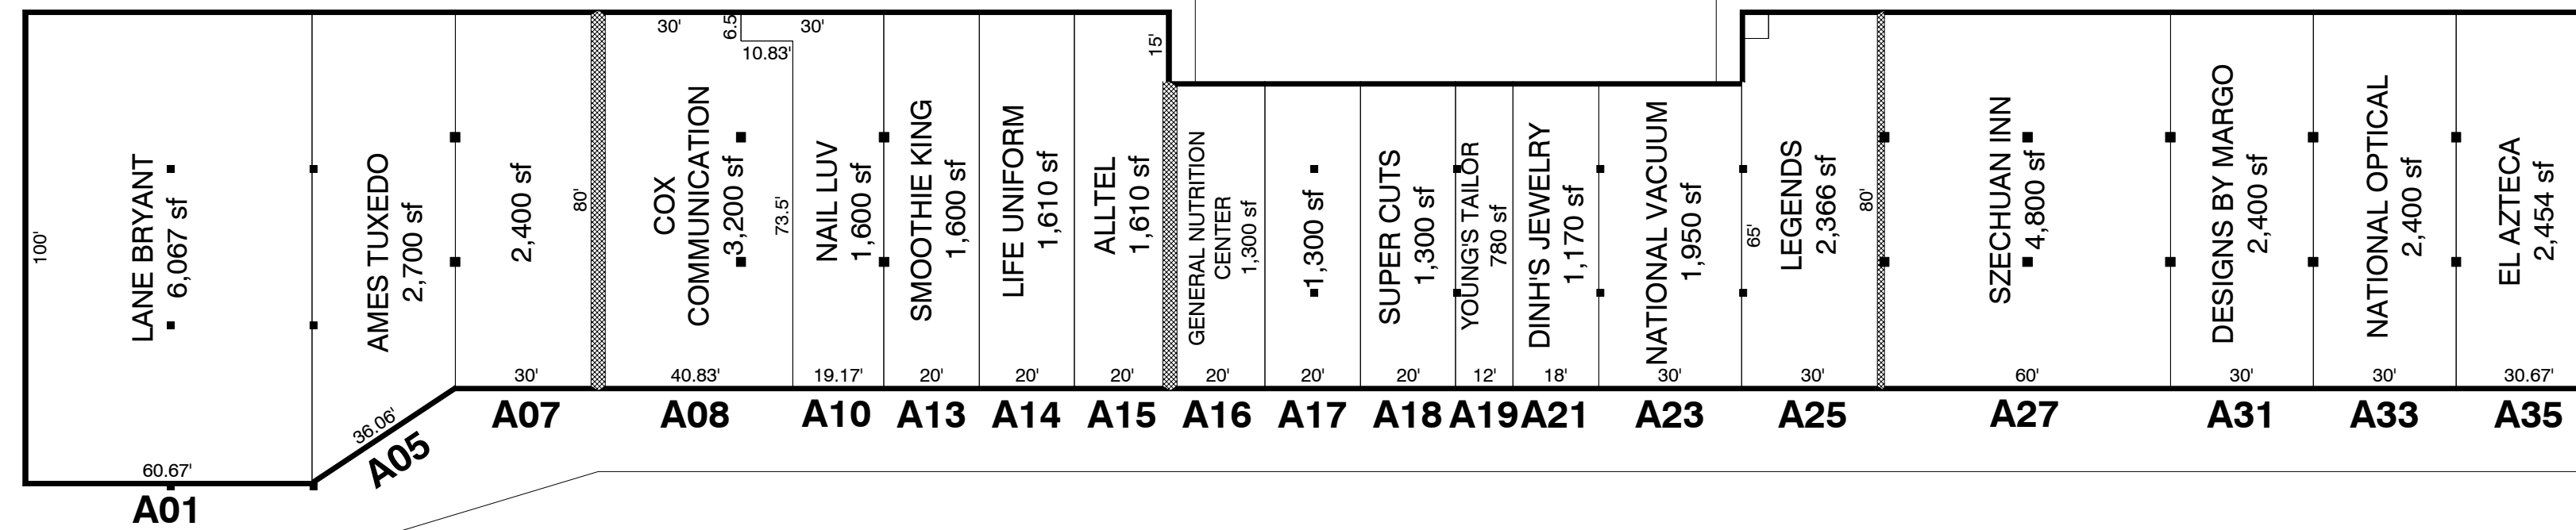

CUNNINGHAM DRIVE

ENFIELD DRIVE

VON SCHILLING DRIVE

NOT A PART
BOSTON MARKET

COLISEUM DRIVE

Location Map

COLISEUM SQUARE
 1800 W. MERCURY BOULEVARD
 HAMPTON, VA, 23666

Mall Properties, Inc.
 654 Madison Avenue
 New York, N.Y. 10065
 212. 935.1330
 www.mallproperties.com