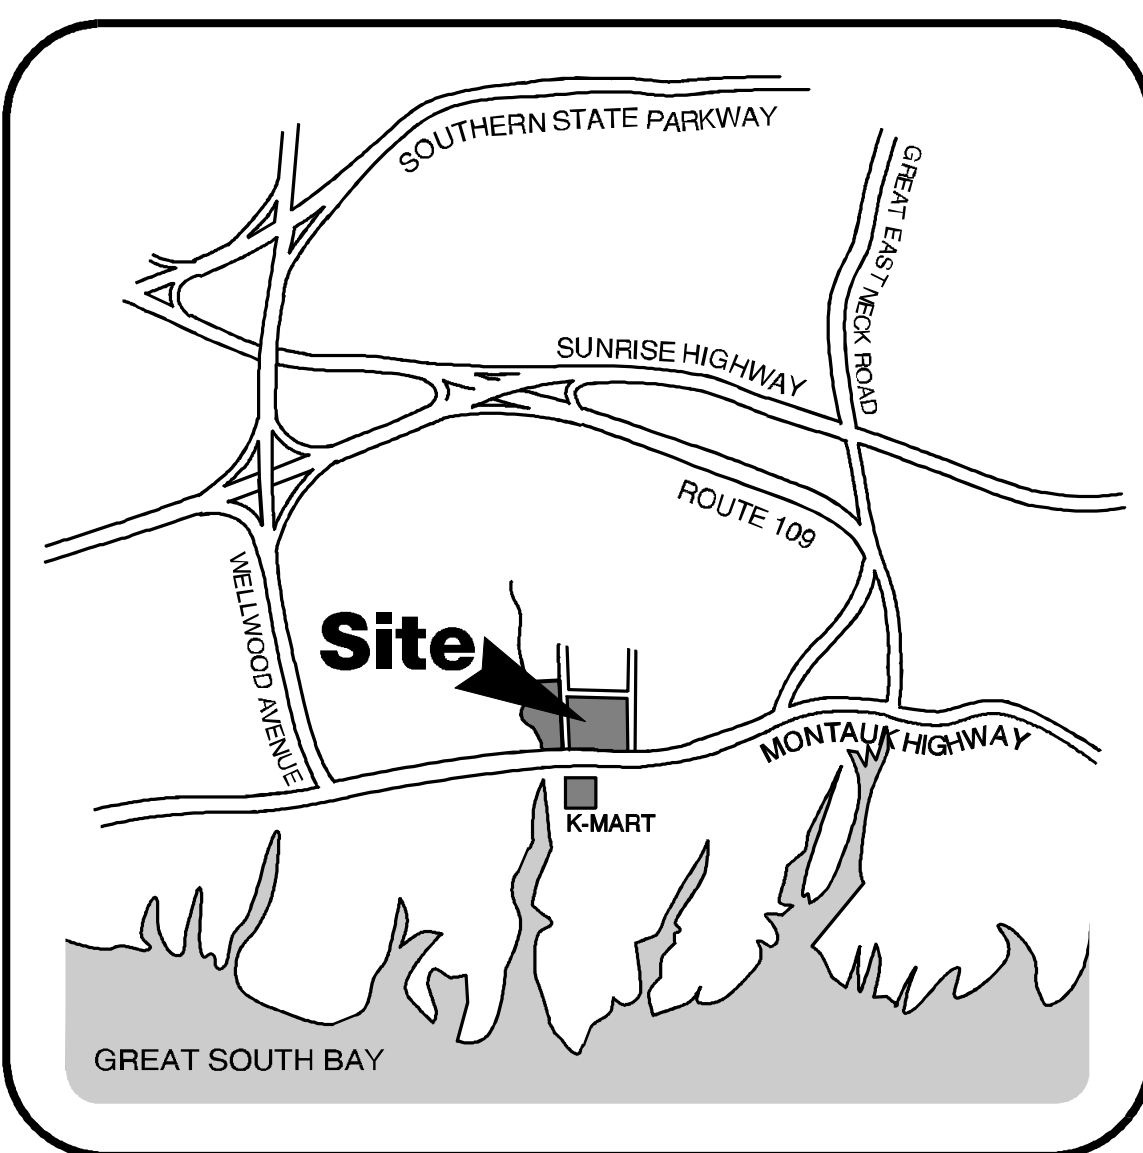

PARK AVENUE

BROOKVALE AVE.

Location Map

MONTAUK HIGHWAY

GREAT SOUTH BAY SHOPPING CENTER
895 W. MONTAUK HIGHWAY
WEST BABYLON, NY, 11704

Mall Properties, Inc.
654 Madison Avenue
New York, N.Y. 10065
212. 935.1330
www.mallproperties.com