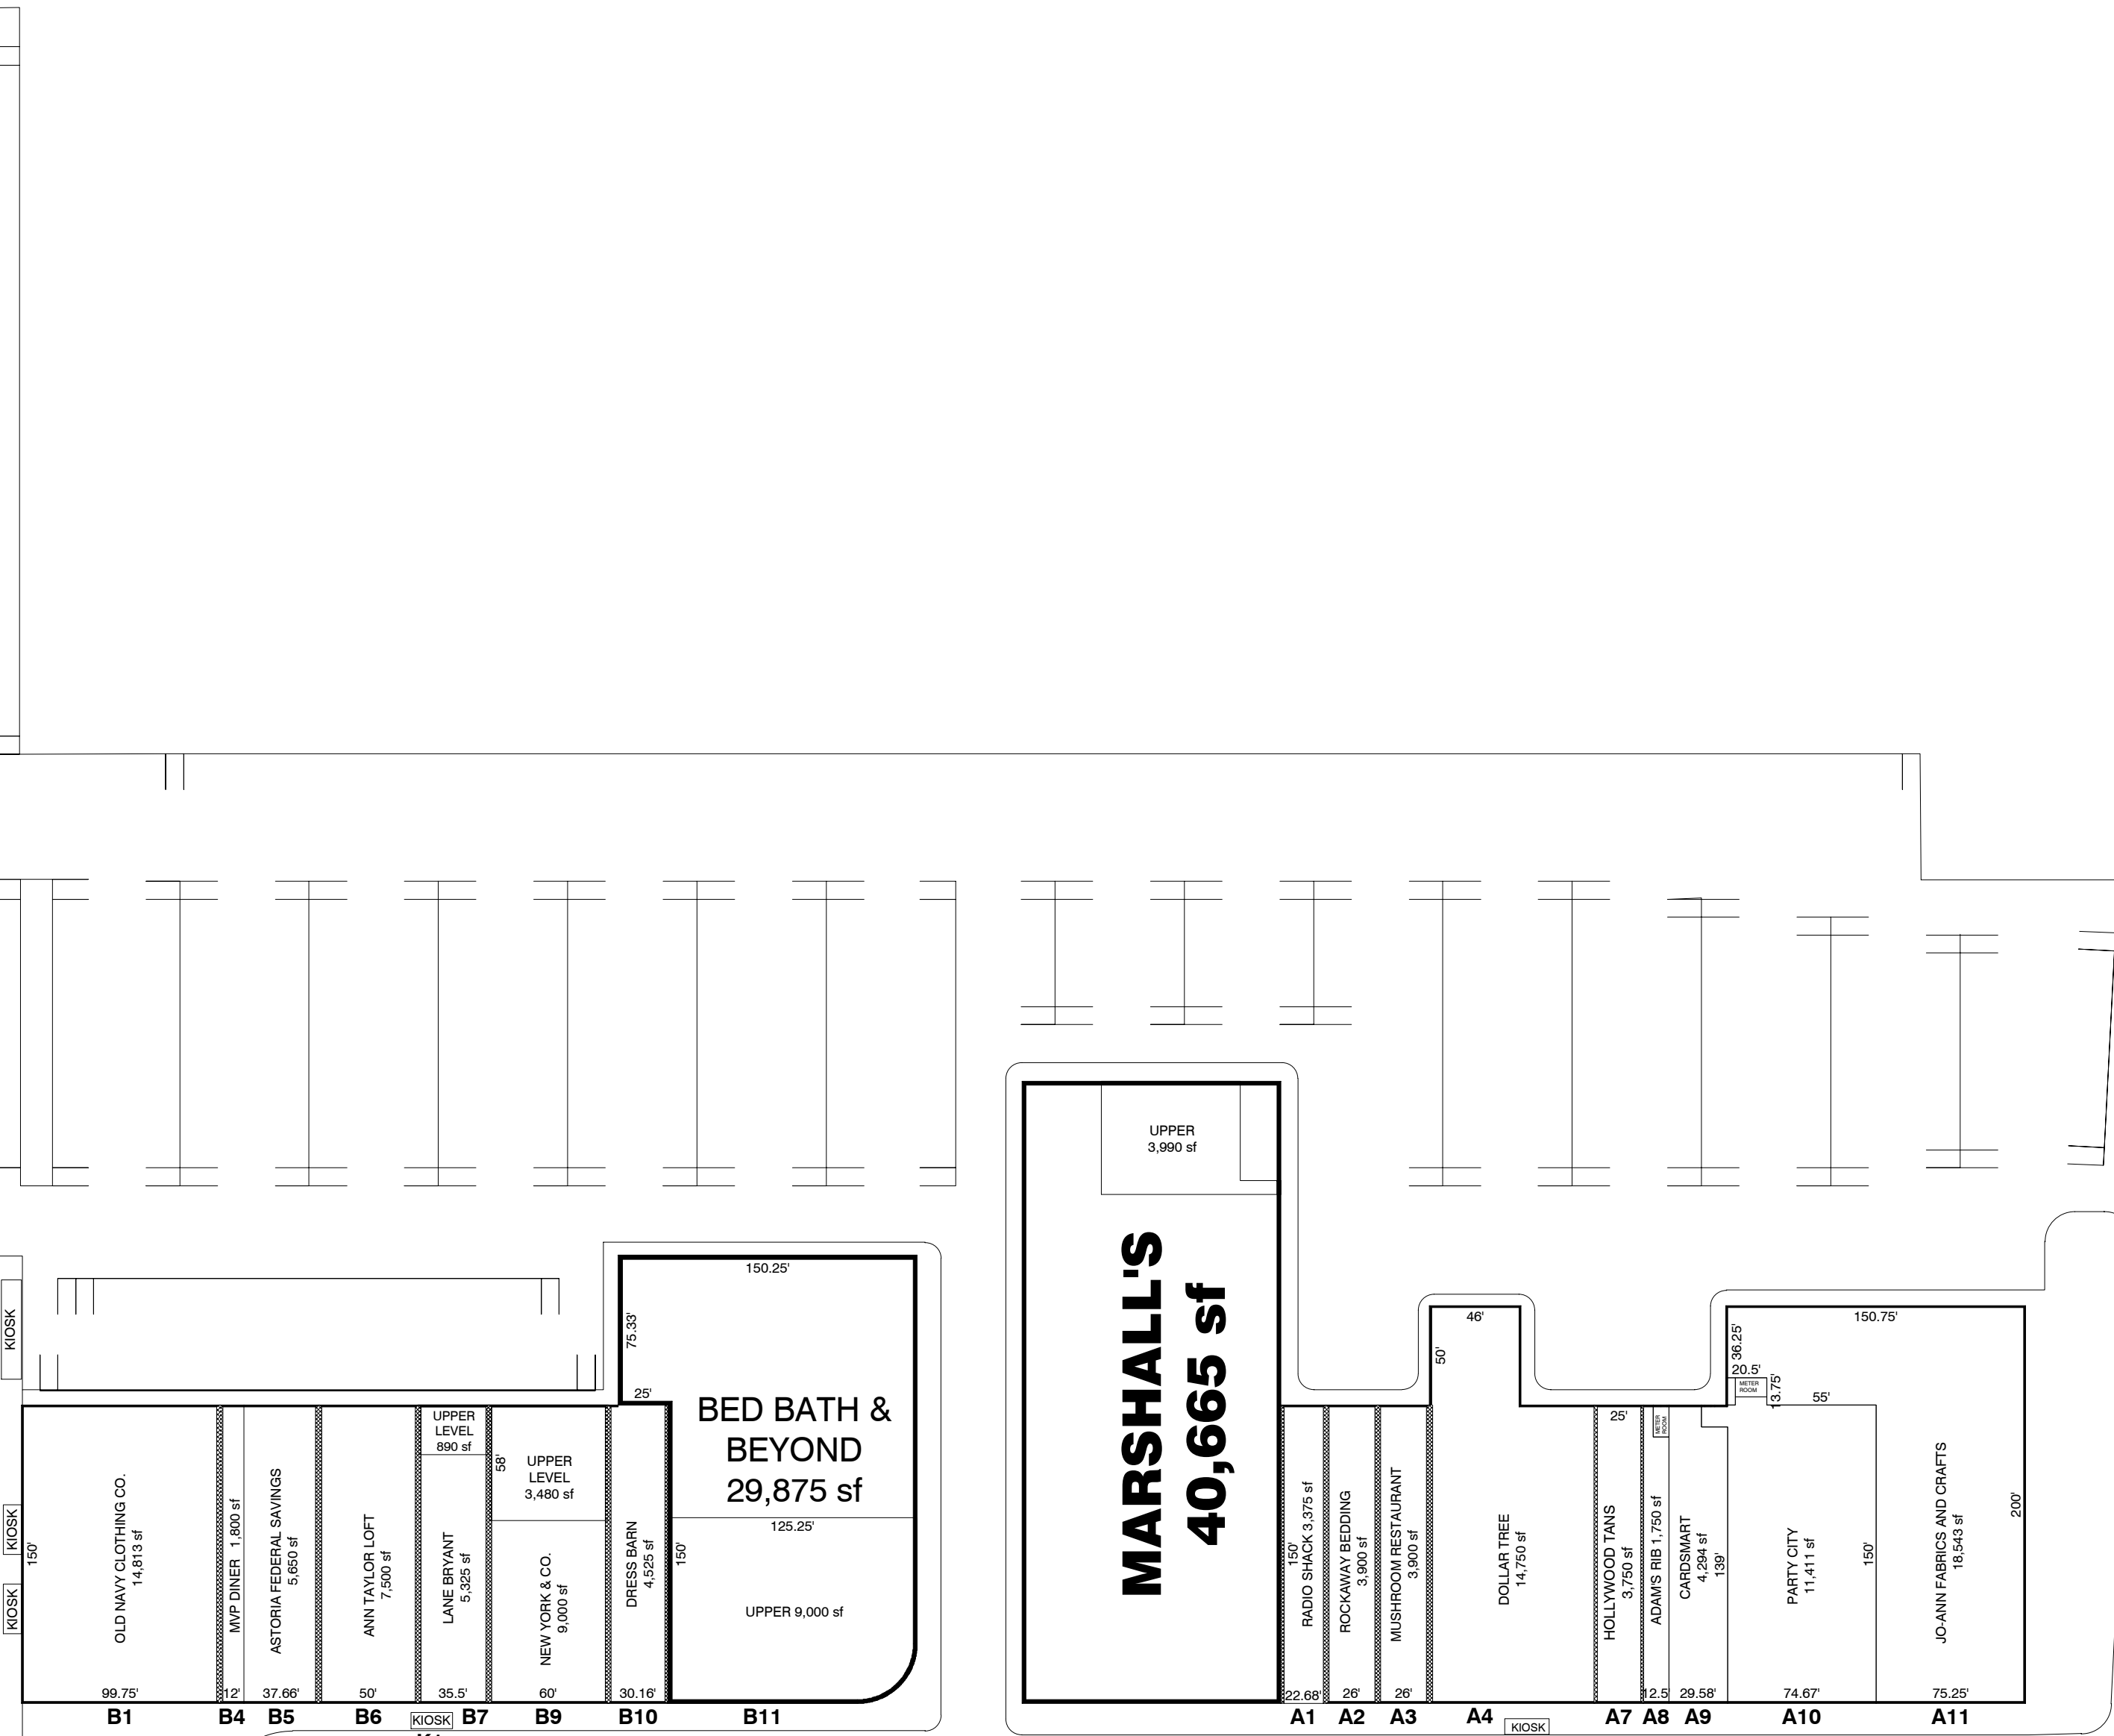

PARK AVENUE

BROOKVALE AVE.

Location Map

MONTAUK HIGHWAY

GREAT SOUTH BAY SHOPPING CENTER
895 W. MONTAUK HIGHWAY
WEST BABYLON, NY, 11704

Mall Properties, Inc.
654 Madison Avenue
New York, N.Y. 10065
212. 935.1330
www.mallproperties.com