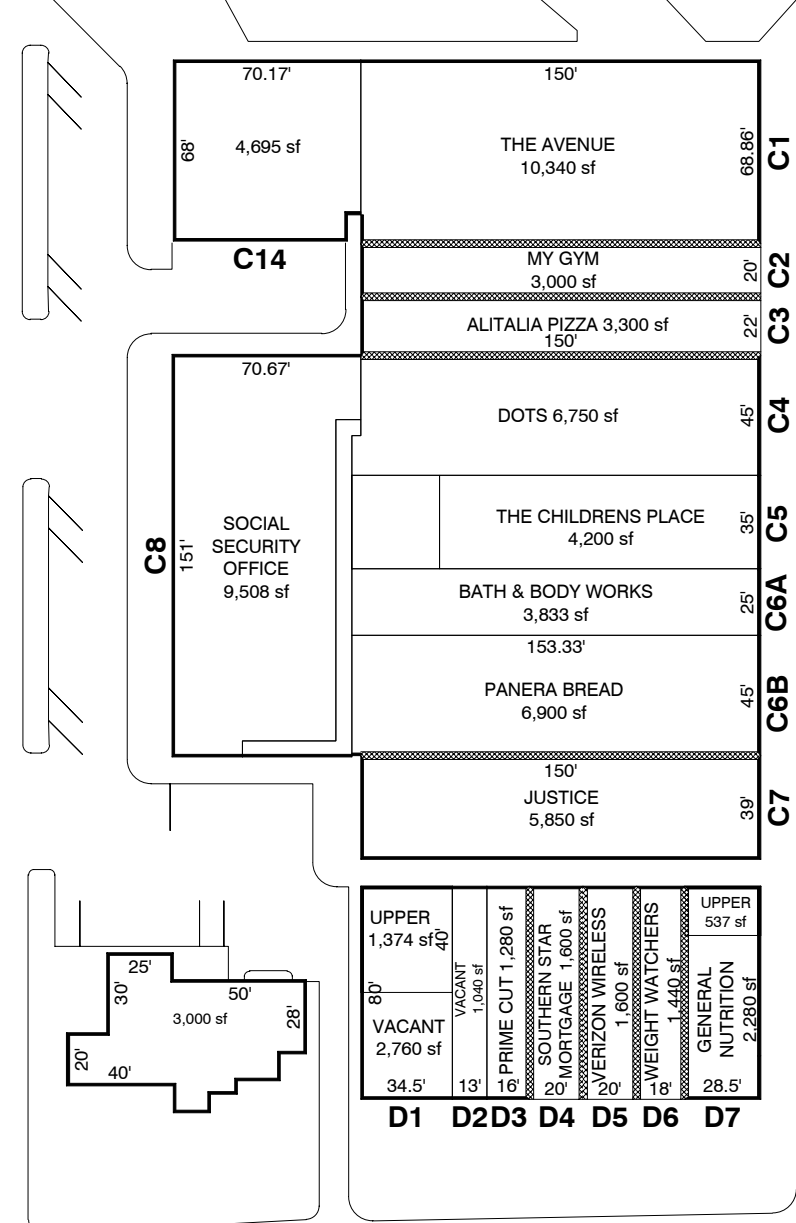

PARK AVENUE

BROOKVALE AVE.

Location Map

MONTAUK HIGHWAY

GREAT SOUTH BAY SHOPPING CENTER
895 W. MONTAUK HIGHWAY
WEST BABYLON, NY, 11704

Mall Properties, Inc.
654 Madison Avenue
New York, N.Y. 10065
212. 935.1330
www.mallproperties.com